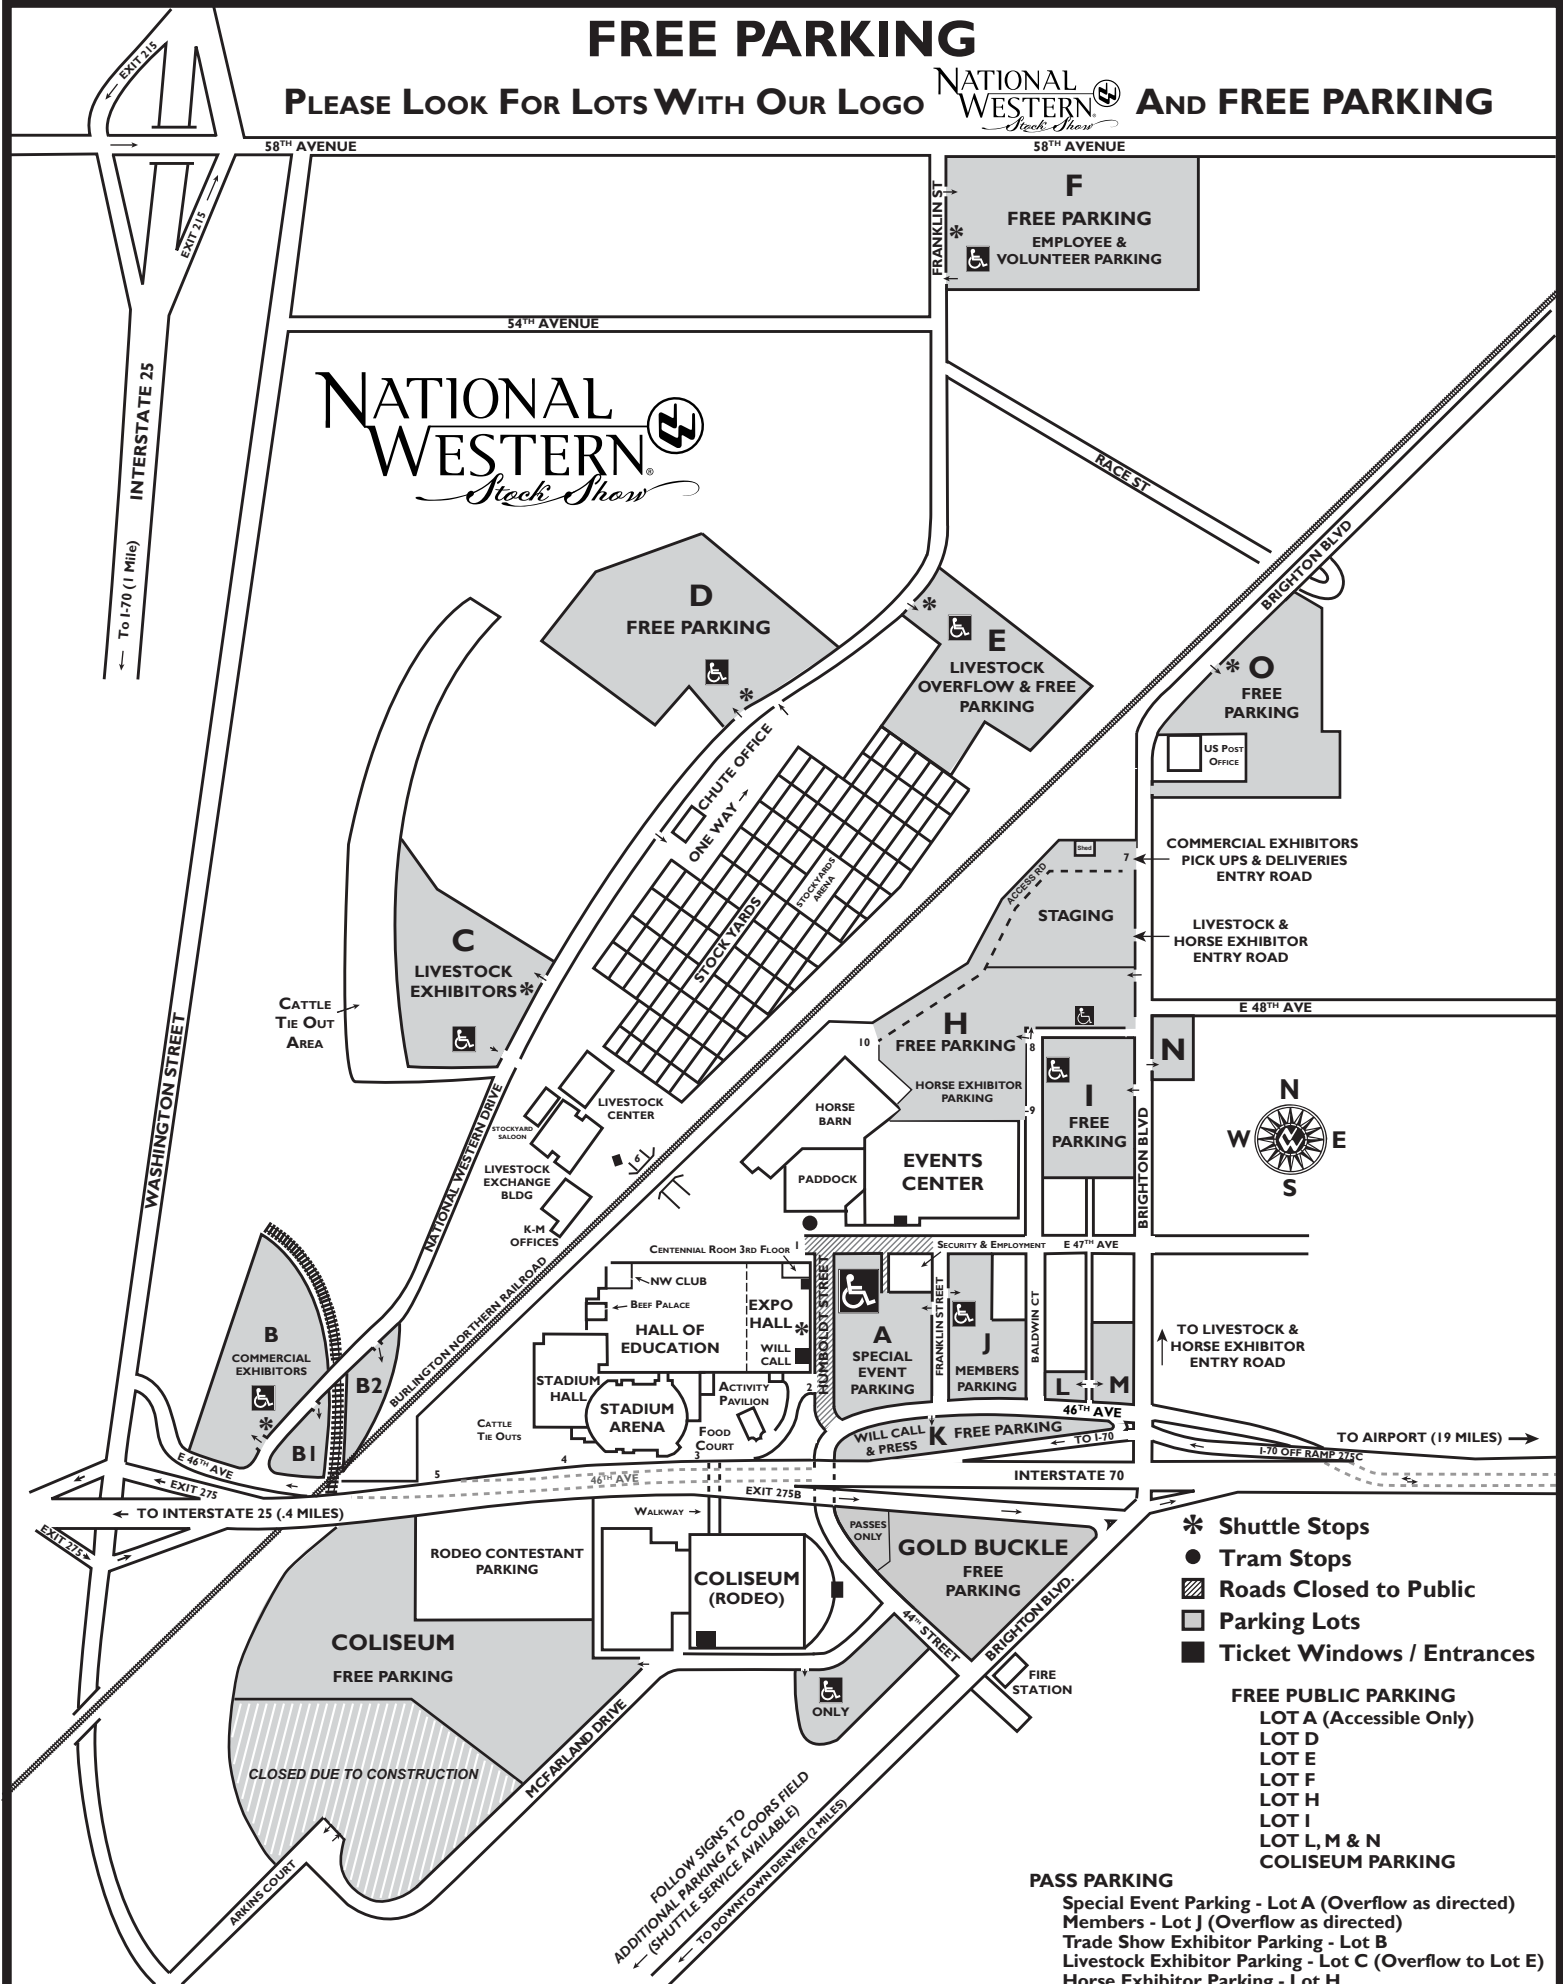

FREE PARKING

PLEASE LOOK FOR LOTS WITH OUR LOGO

AND FREE PARKING

- * Shuttle Stops
- Tram Stops
- ▨ Roads Closed to Public
- Parking Lots
- Ticket Windows / Entrances

FREE PUBLIC PARKING
 LOT A (Accessible Only)
 LOT D
 LOT E
 LOT F
 LOT H
 LOT I
 LOT L, M & N
 COLISEUM PARKING

PASS PARKING

Special Event Parking - Lot A (Overflow as directed)
 Members - Lot J (Overflow as directed)
 Trade Show Exhibitor Parking - Lot B
 Livestock Exhibitor Parking - Lot C (Overflow to Lot E)
 Horse Exhibitor Parking - Lot H
 Employee & Volunteer Parking - Lot F
 Ticket & Press Pickup - Lot K

PARKING PERMITS MUST BE SECURELY ATTACHED TO THE WINDSHIELD OF VEHICLE OR HANG TAGS ATTACHED TO REARVIEW MIRROR.
 ANYONE ABUSING OR TRANSFERRING THESE PERMITS WILL FORFEIT SAME.